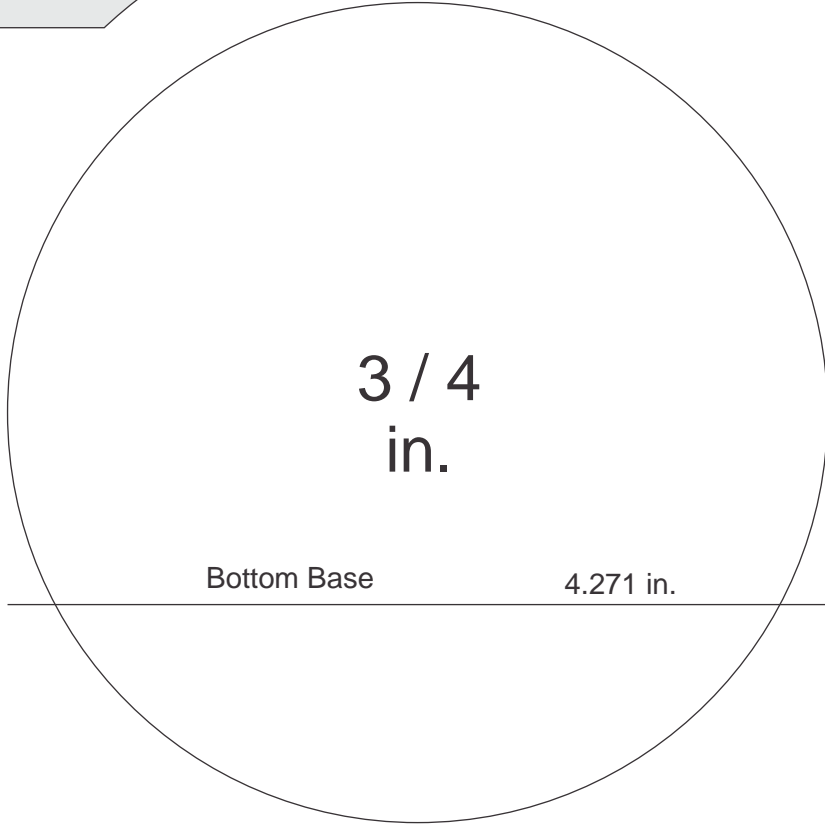

Free From ScrollBench.com - Three Wave Vase

Etsy: Shop.ScrollBench.com

Email: Jeremy@ScrollBench.com

3 / 4
in.

3 / 4
in.

Bottom Base

4.271 in.

1 / 2
in.