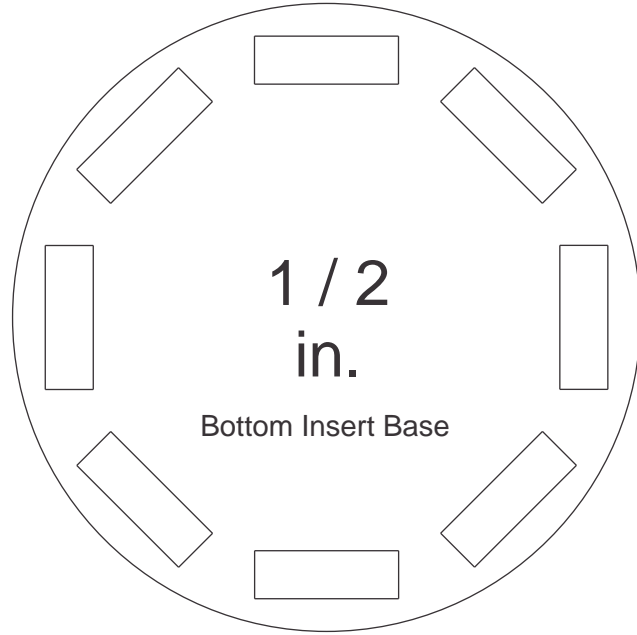

Free From ScrollBench.com - Three Wave Vase

Etsy: Shop.ScrollBench.com

Email: Jeremy@ScrollBench.com

3 / 4
in.

3 / 4
in.

Bottom Base

4.271 in.

1 / 2
in.

Bottom Insert Base

Email finished product pictures to Jeremy@ScrollBench.com

Design By Eric@Lochtefeld.org : www.LochteProductions.info

Pattern Code: VS.1

Free From ScrollBench.com - Three Wave Vase

Etsy: Shop.ScrollBench.com